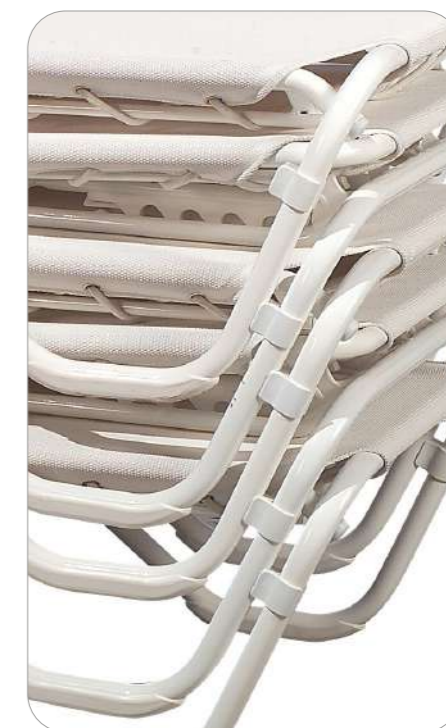

Tejidos · Fabric

Básicos · Basics