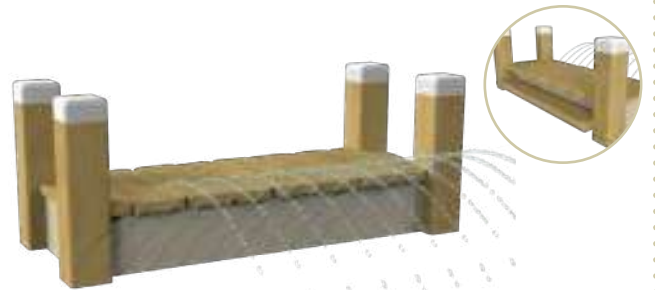

Crab 1150 9303

W = 655 D = 685 H = 590

Hermit crab 1150 9304

W = 865 D = 790 H = 800

Giant turtle 1150 9314
W = 2205 D = 1245 H = 570

Seal on rock 1150 9202
W = 855 D = 865 H = 1195

Mooring post 1150 9309
W = 320 D = 320 H = 550