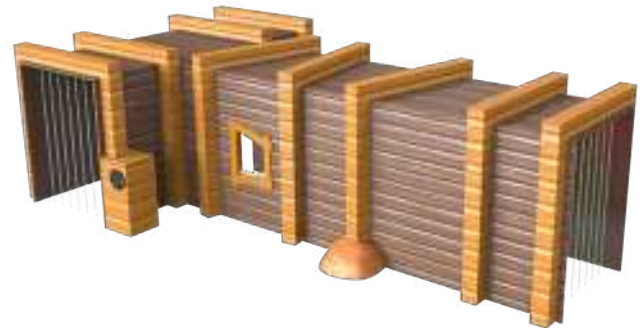

Lantern 1125 9363

W = 850 D = 620 H = 3000

Money bag 1125 9365

W = 390 D = 460 H = 570

Mine cart 1125 9364

W = 1145 D = 2120 H = 1480

Gemstones 1125 9361

W = 785 D = 775 H = 825