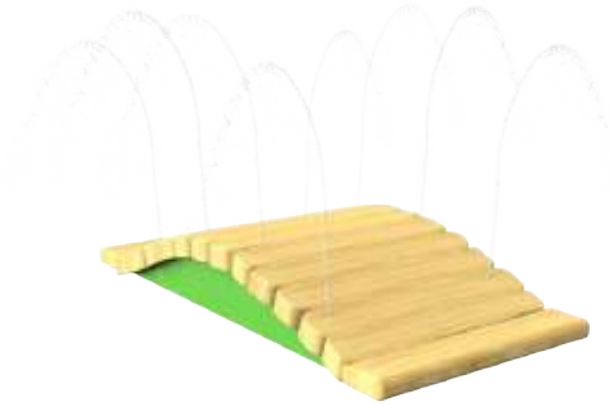

RAL 1017

Saffron yellow

Chalice flower 1100 9339
W = 1195 D = 1135 H = 2900

Rose tumble bucket 1100 9340
W = 630 D = 1235 H = 3395

Daisy 1100 9865
W = 520 D = 1110 H = 3140

Sunflower 1100 9868
W = 930 D = 1160 H = 3210

Bridge 1100 9351
W = 2345 D = 1145 H = 345

Dragonfly 1100 9355
W = 1400 D = 1545 H = 605

Ladybug 1100 9468
W = 610 D = 665 H = 500

Stepping flower 1100 9342

W = 530 D = 550 H = 80

Stepping lily

1100 9343

W = 455 D = 500 H = 80