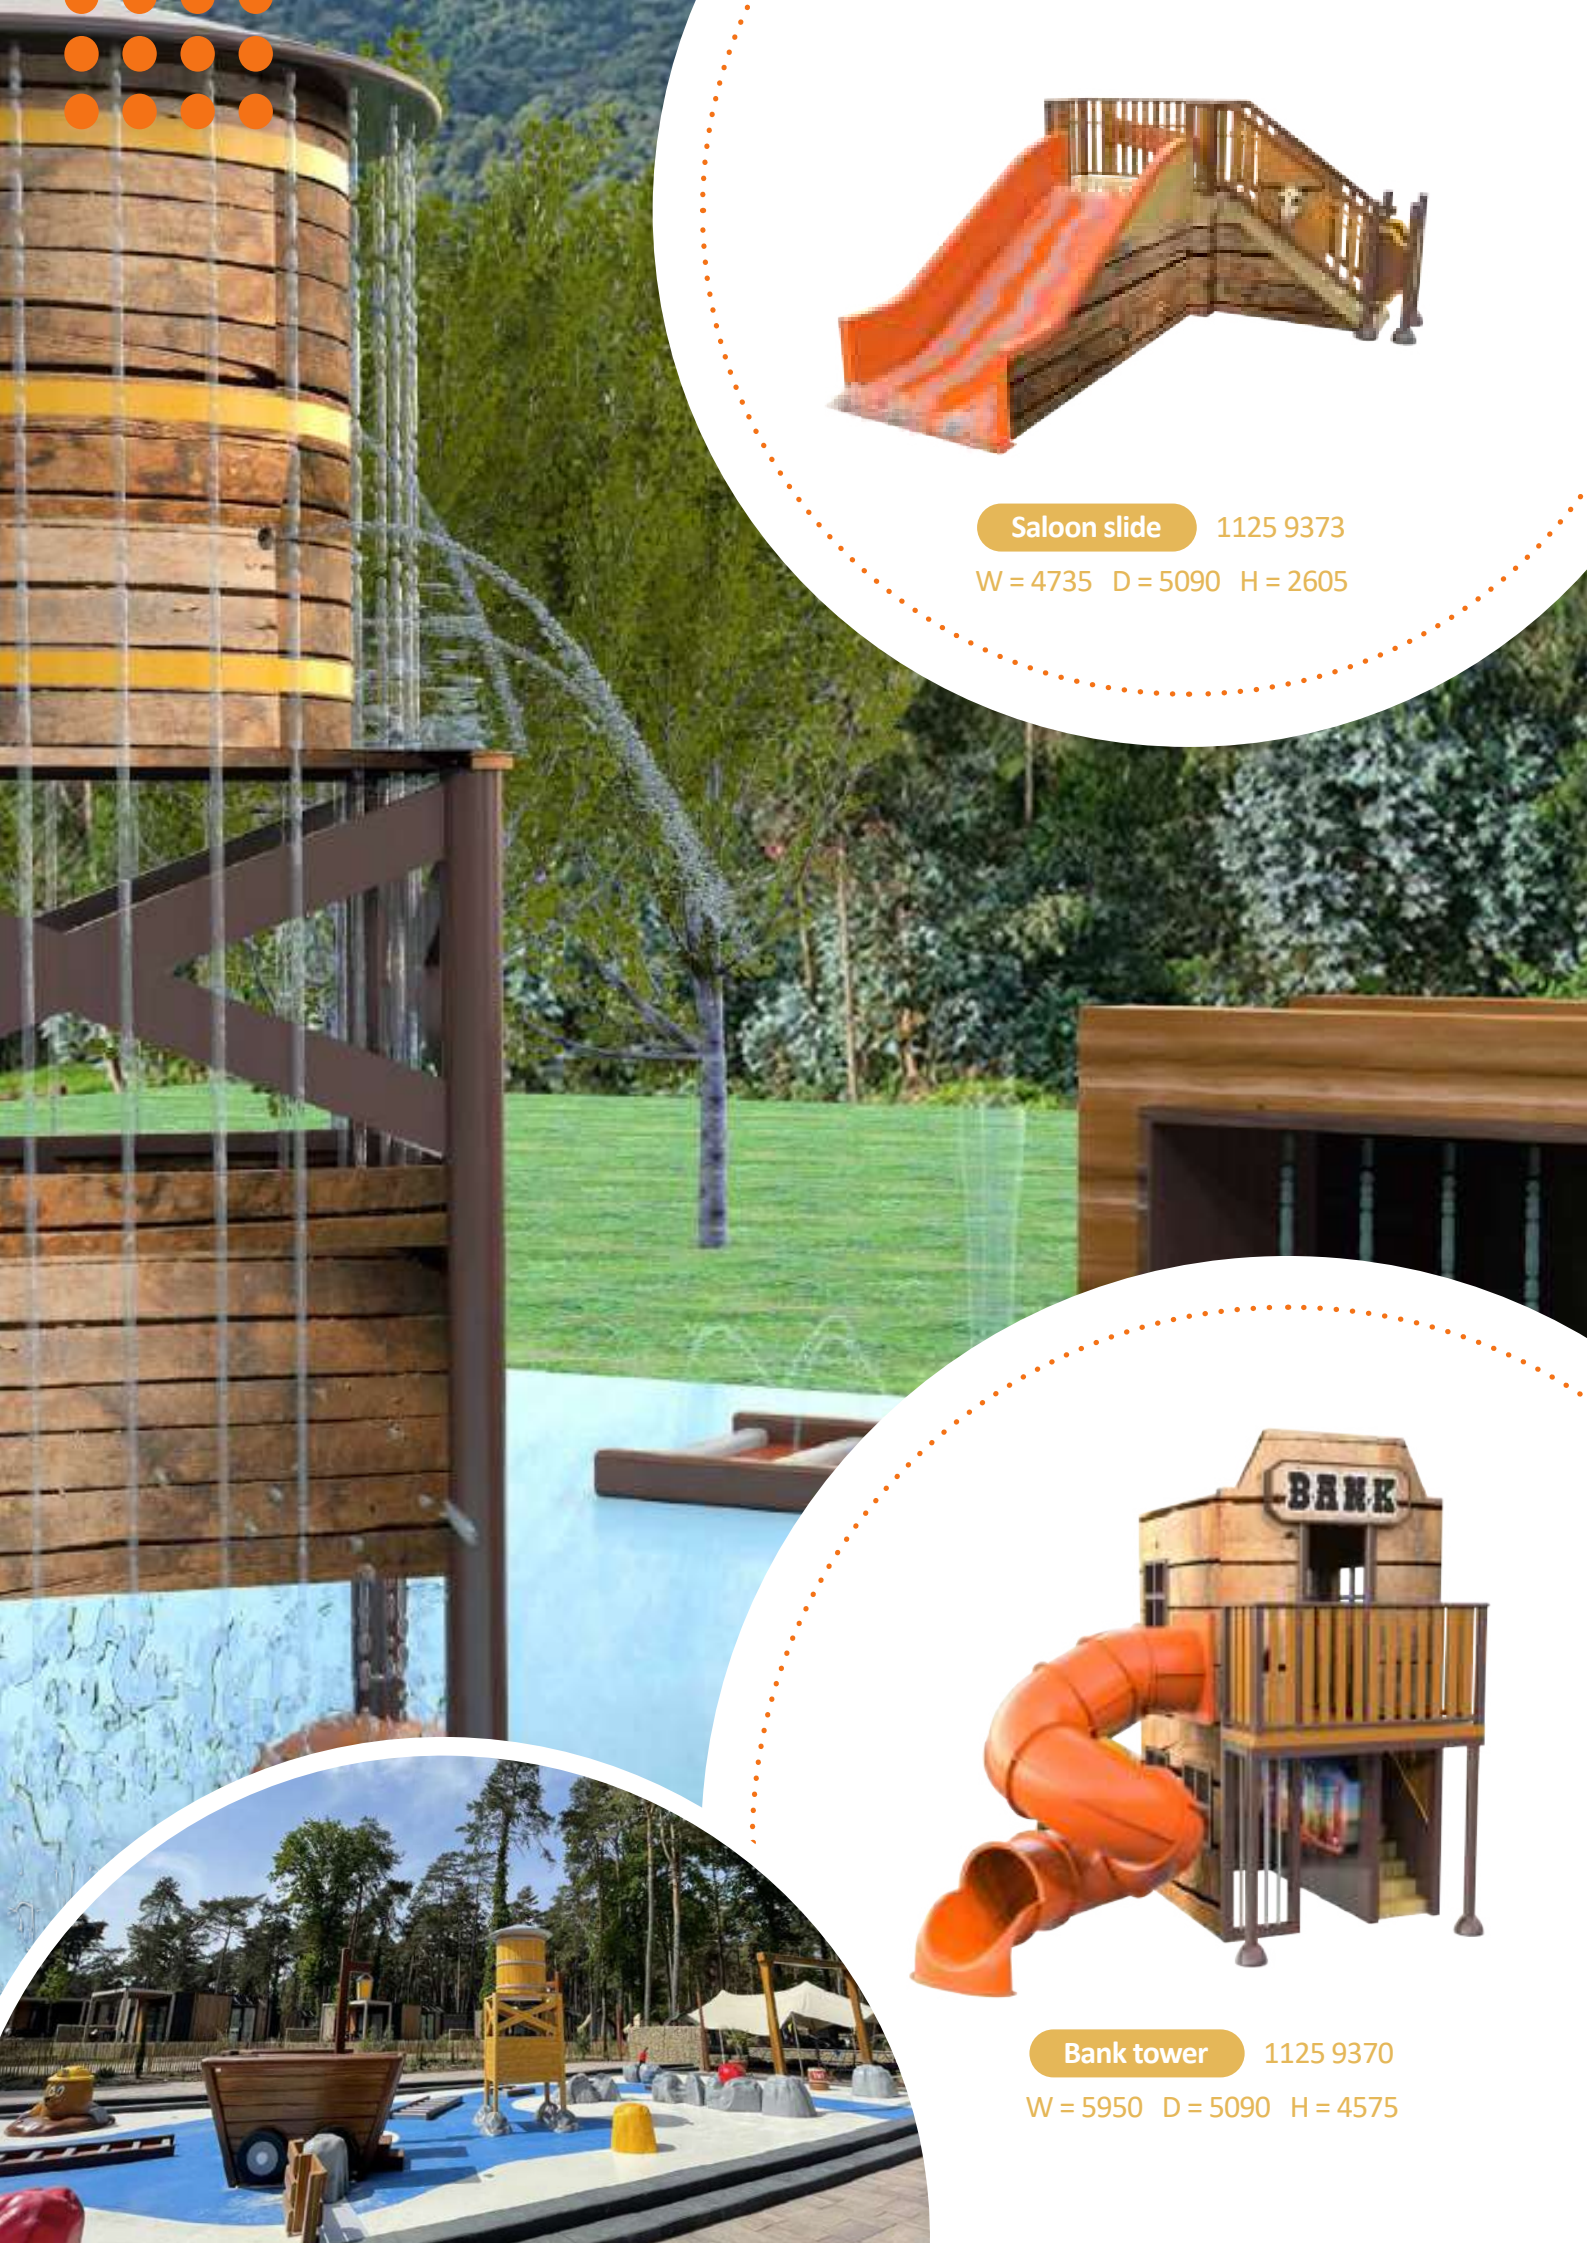

Haybale 1125 9362

W = 435 D = 995 H = 355

Water curtain 1125 9953
W = 620 D = 2935 H = 3300

Cactus 1125 9358
W = 475 D = 605 H = 1005

Wooden water gun 1125 9819
W = 850 D = 400 H = 1300

The visual
can be
replaced on
request

Game wall 1125 3005
W = 190 D = 2020 H = 970

Western slide 1125 8910
W = 2645 D = 740 H = 1100

Carriage slide 1125 9372
W = 2570 D = 820 H = 1395

Saloon slide 1125 9373
W = 4735 D = 5090 H = 2605

Bank tower 1125 9370
W = 5950 D = 5090 H = 4575