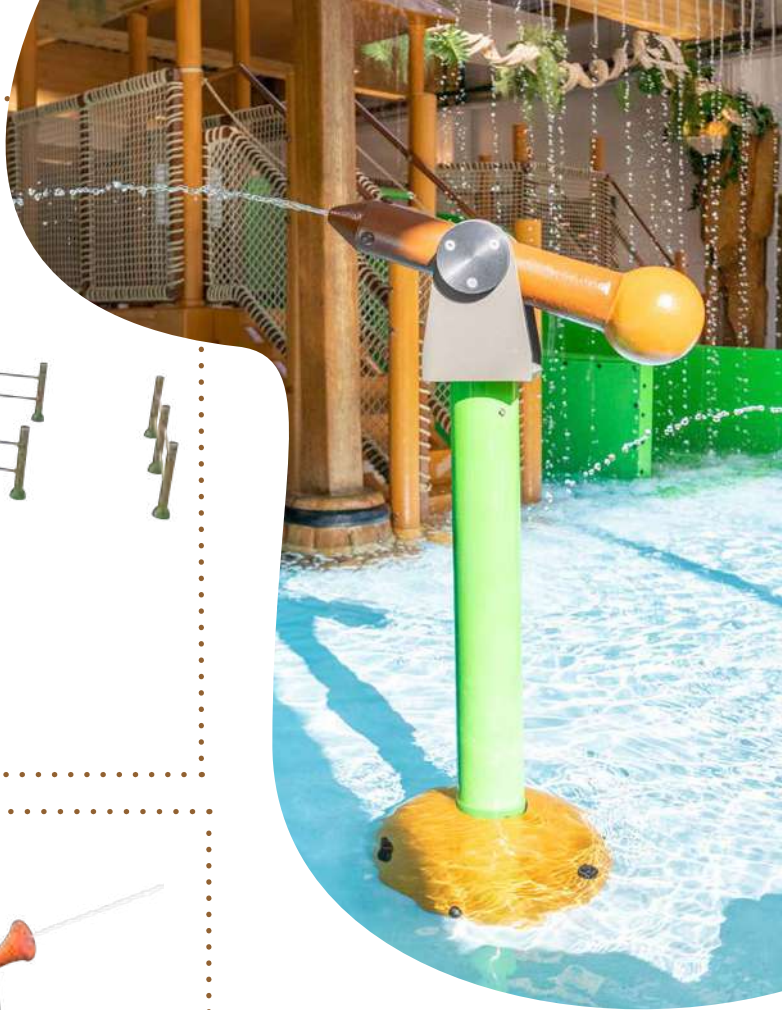

Shooter 1120 9818

W = 615 D = 400 H = 1195