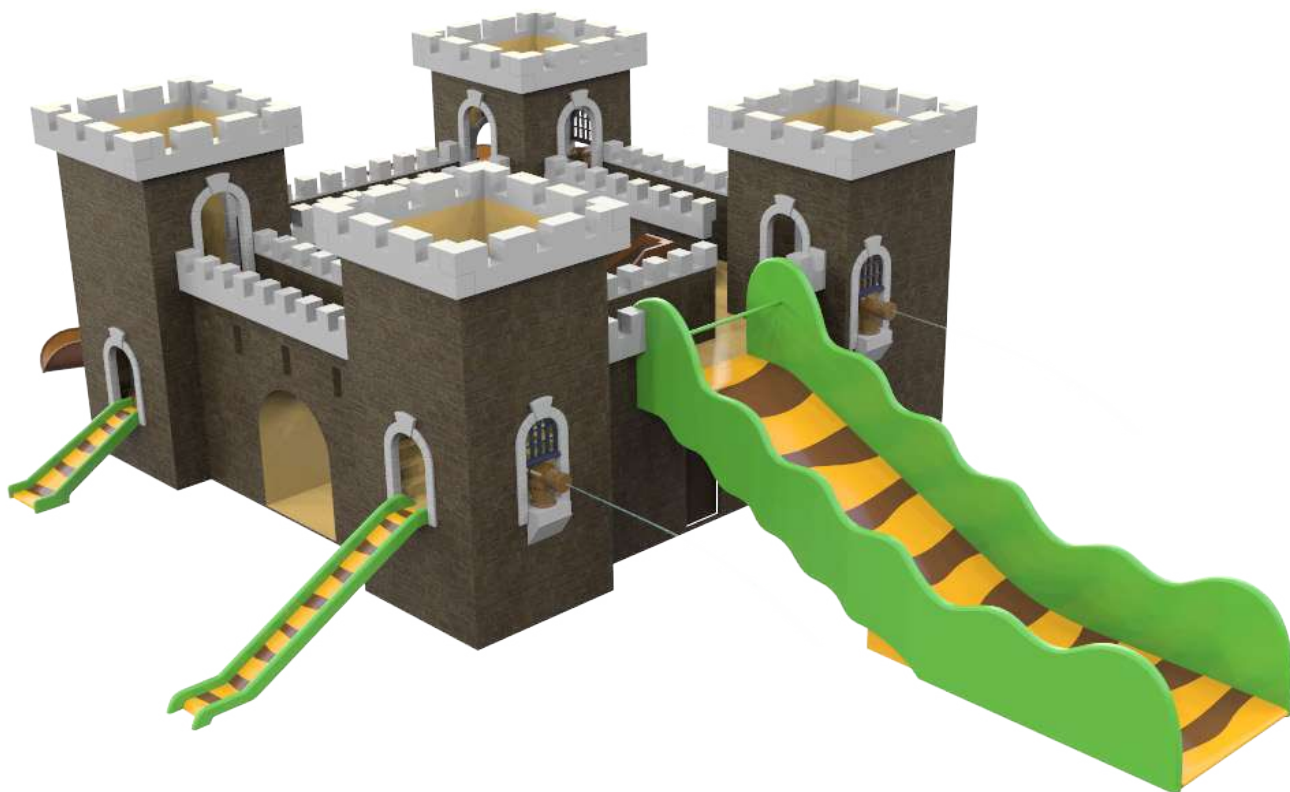

Pirate ship classic 1140 4001
W = 8445 D = 4830 H = 6405

Different sizes and combinations possible

Pirate ship 1140 4000
W = 8175 D = 6225 H = 7170

Pirate ship wreck 1140 4002
W = 8110 D = 6320 H = 7170

Pirate ship slide 1140 9972
W = 2805 D = 1720 H = 2645