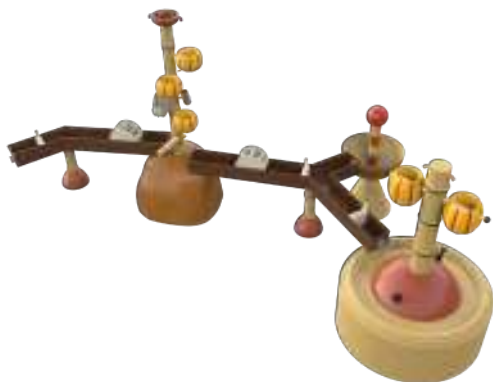

Nice to combine with a shooter/ water gun

Shooting object propellers 1120 9828

W = 1085 D = 1085 H = 2545

Water play table 1120 9849
W = 1895 D = 915 H = 2090

Water play table L 1120 9850
W = 3125 D = 915 H = 2090