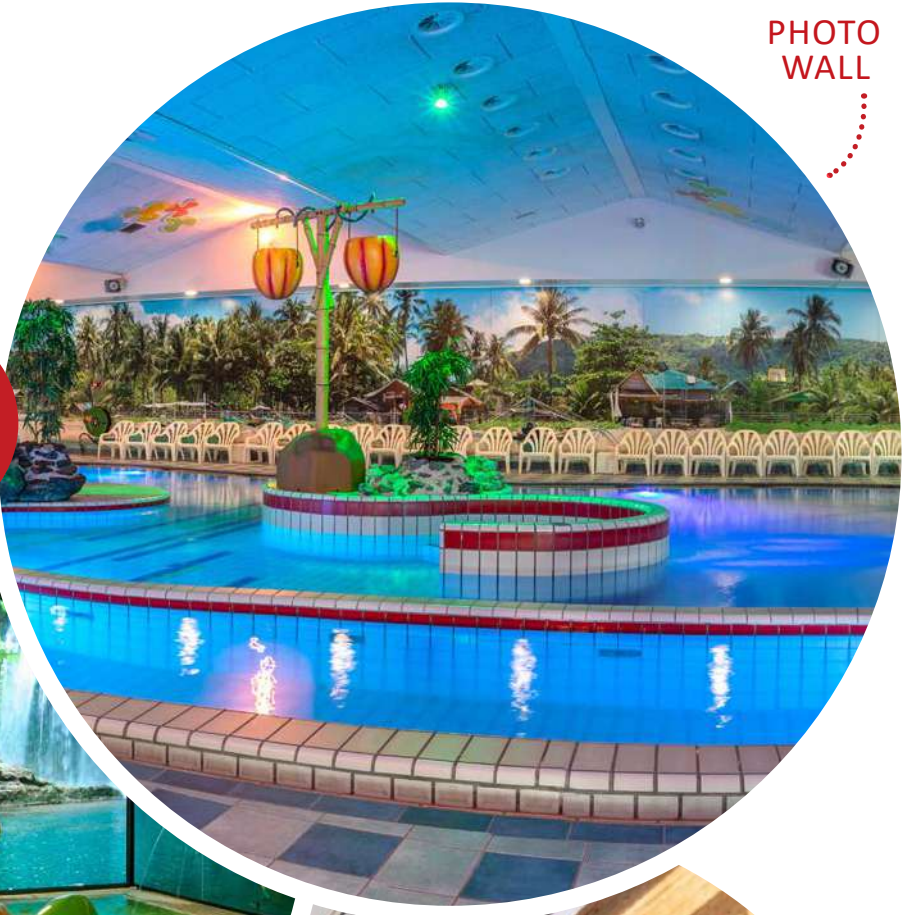

Ground spray F 1410 9858

W = 100 D = 100 H = 120

MORE SOLUTIONS WALL DECORATION

Every environment need some finishing touches. Aqua Drolics offers a complete pool transformation by adding wall decorations to your swimming pool. Photo elements or (see-through) window decoration adds the perfect finish for your environment. These elements are fully customizable so it will fit your desired theme perfectly.

PHOTO WALL

THEME DECORATED WALLS + WINDOWS

SEE THROUGH OPTIONS AVAILABLE

ROCK COVERING

INTERACTIVE WALLS

SAFETY

Safety and quality are of absolute importance at Aqua Drolics. During the production process we ensure that both the safety and the quality of the products are guaranteed. From start to finish, close attention is paid from the design of the project to the installation of the products.