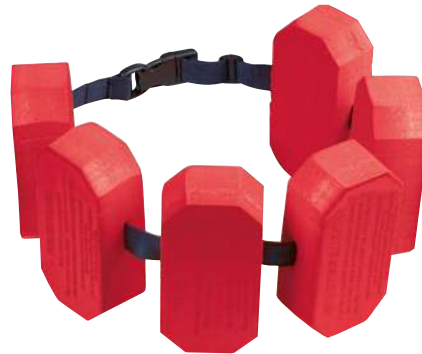

KIDS: 9663

Swimming Belt 6 Pads

Schwimmgürtel 6-Block. Swimming belt, 6 pads.

FEATURES: Waffelprägung. Verstellbares Gurtband mit Schnellverschluss. Geprägte Warntexte. TÜV/GS-zertifiziert. Waffle pattern. Adjustable webbing with quick fastener. Embossed warning text. TÜV/GS certified.

SIZE: Für Kinder von ca. 6–12 Jahren und 30–60 kg Körpergewicht For children and young people from approx. 6–12 years and 30–60 kg body weight

KIDS: 9684

Kick Board SPRINT JUNIOR

Schwimmbrett. Ca. 34 cm x 21 cm x 3 cm. Kickboard. Approx. 34 cm x 21 cm x 3 cm.

FEATURES: TÜV/GS-zertifiziert. TÜV/GS certified.

MATERIAL: PE-Schaum PE foam