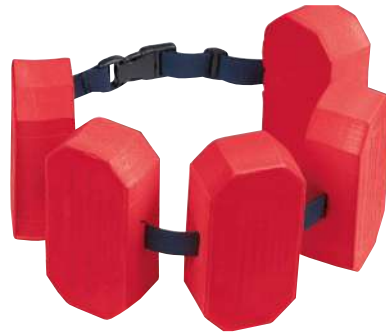

**SIZE:** Für Kinder von ca. 3–6 Jahren und 19–30 kg Körpergewicht For children from approx. 3–6 years and 19–30 kg body weight

**KIDS: 9663**

Swimming Belt 6 Pads

**Schwimmgürtel 6-Block.** Swimming belt, 6 pads.