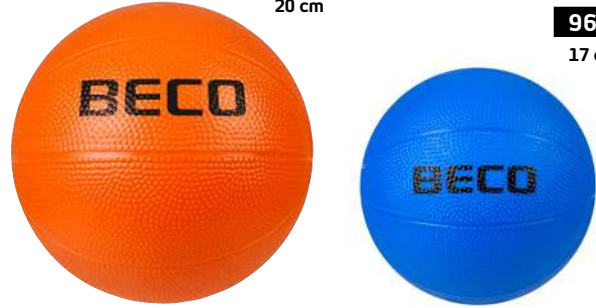

96670, 96671

Aquafitness Ball

Mit griffiger Noppenoberfläche. With maximum grip.

FEATURES: Einsatzbereiche: Aquatic Fitness, Rehabilitation, Animation. Trainingsziel: Koordination, Gleichgewicht, Kraft-Ausdauer, Beweglichkeit. Auftrieb: Hoch. Widerstand: Flexibel. Wassertiefe: Flachwasser, Tiefwasser.

Range of use: Aquatic fitness, Rehabilitation, Animation. Training goal: Coordination, Balance, Strength and endurance. Flexibility. Buoyancy: High. Resistance: Flexible. Water depth: Shallow water, Deep water.

MATERIAL: PVC PVC

96671

Ball-Durchmesser: Ca. 17 cm. Diameter of ball: Approx. 17 cm.

COLOUR:

6
blau
blue

96670

Ball-Durchmesser: Ca. 20 cm. Diameter of ball: Approx. 20 cm.

COLOUR:

3
orange
orange

96670

20 cm

96671

17 cm