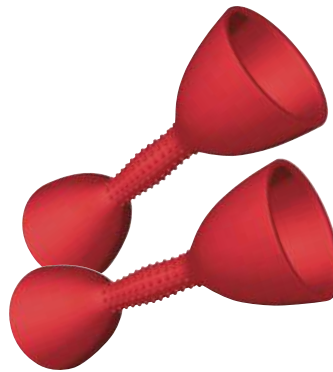

96047

nordicJET

Der nordicJET ist das optimale Trainingsgerät für Aqua Nordic Walking im Flach- und Tiefwasser. Er ermöglicht einen sicheren Gang durchs Wasser und wirkt stabilisierend. Paarweise verpackt. The nordicJET is the optimum training device for Aqua Nordic Walking in shallow and deep water. The nordicJET enables a safe gait through the water and has a stabilising effect. Packed in pairs.

FEATURES: Einsatzbereiche: Aquatic Fitness, Seniorengymnastik, Rehabilitation, Leistungstraining. Trainingsziel: Koordination, Kraft-Ausdauer, Beweglichkeit. Auftrieb: Ohne. Widerstand: Flexibel. Wassertiefe: Flachwasser, Tiefwasser. Besonderheiten: Durch seinen passiven Auftrieb ist der nordicJET ideal kombinierbar mit anderen BECO Auftriebsgeräten. Range of use: Aquatic fitness, Senior gymnastics, Rehabilitation, Performance training. Training goal: Coordination, Strength and endurance, Flexibility. Buoyancy: None. Resistance: Flexible. Water depth: Shallow water, Deep water. Special features: Due to its passive buoyancy the nordicJET can be ideally combined with other BECO buoyancy devices.

MATERIAL: E.V.A. E.V.A.

Ausführliche Beschreibung des nordicJET

www.beco-beermann.com

More about nordicJET
www.beco-beermann.com