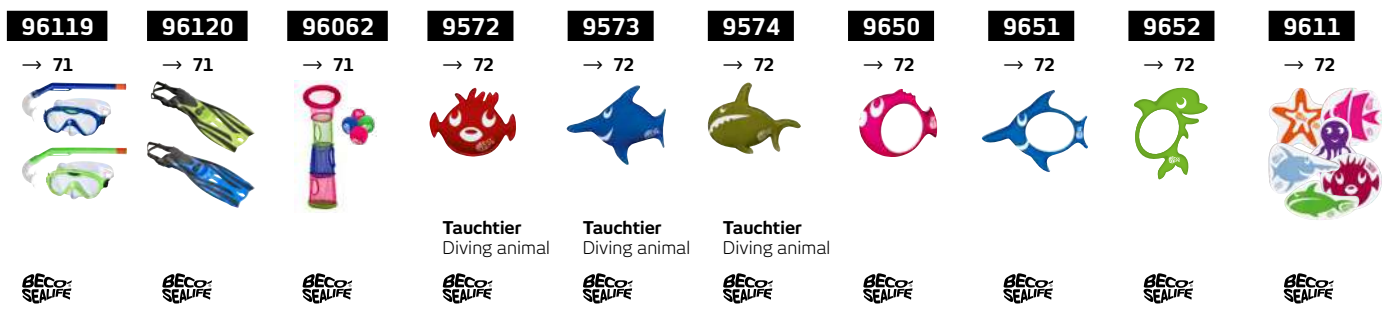

BECO-SEALIFE® Schwimmen lernen BECO-SEALIFE® Learn to Swim

TABLE OF CONTENTS

PRODUCT OVERVIEW