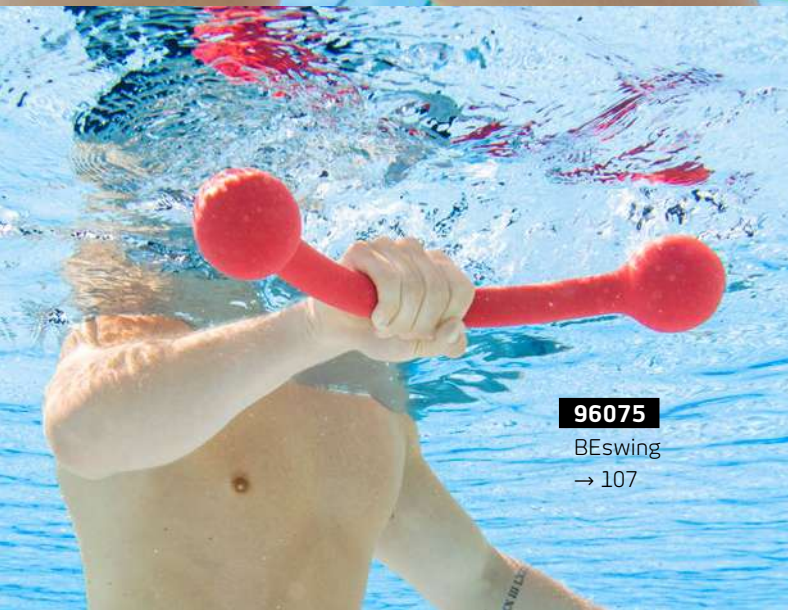

Aquafitness

Aquatic Fitness

96075

BEswing
→ 107

151

Crinkle Crop Bikini Top

152

Crinkle Classic Bikini
Pants
→ BECO Swimwear

TABLE OF
CONTENTS

PRODUCT
OVERVIEW

96075

BEswing
→ 107