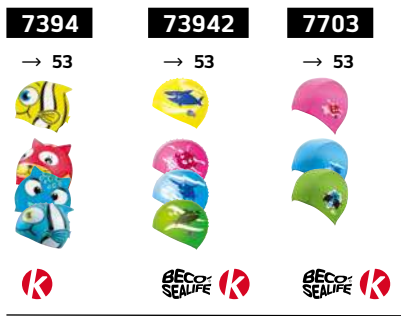

BECO-SEALIFE® Schwimmen lernen BECO-SEALIFE® Learn to Swim

TABLE OF CONTENTS

PRODUCT OVERVIEW