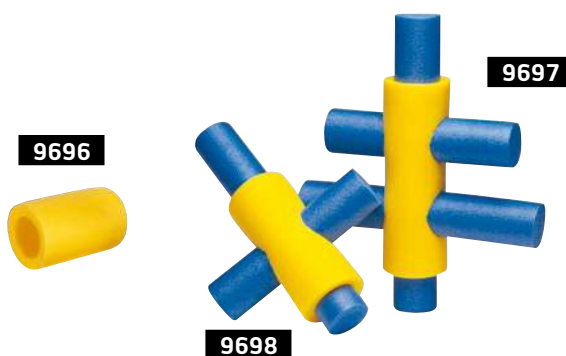

**MATERIAL: Geschlossenzelliger PE-Schaum**  
Closed cell PE foam

9696

**Nudel-Verbinder. 2-Loch.** Noodle connector. 2 holes.

9698

**Nudel-Verbinder. 4-Loch.** Noodle connector. 4 holes.

9697

**Nudel-Verbinder. 6-Loch.** Noodle connector. 6 holes.