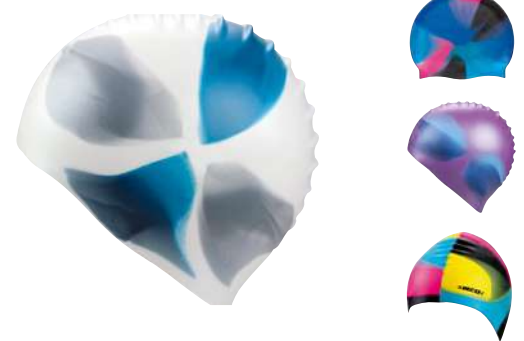

ADULTS: 7391

Silicone Cap MULTI COLOURED

Silikon-Schwimmhaube. Silicone swimming cap.

MATERIAL: Silikon Silicone

PACKAGE UNIT: 12

COLOURS:

199 weiß/bunt white/multi coloured	699 blau/bunt blue/multi coloured	7799 lila/bunt purple/multi coloured	990 schwarz/bunt black/multi coloured