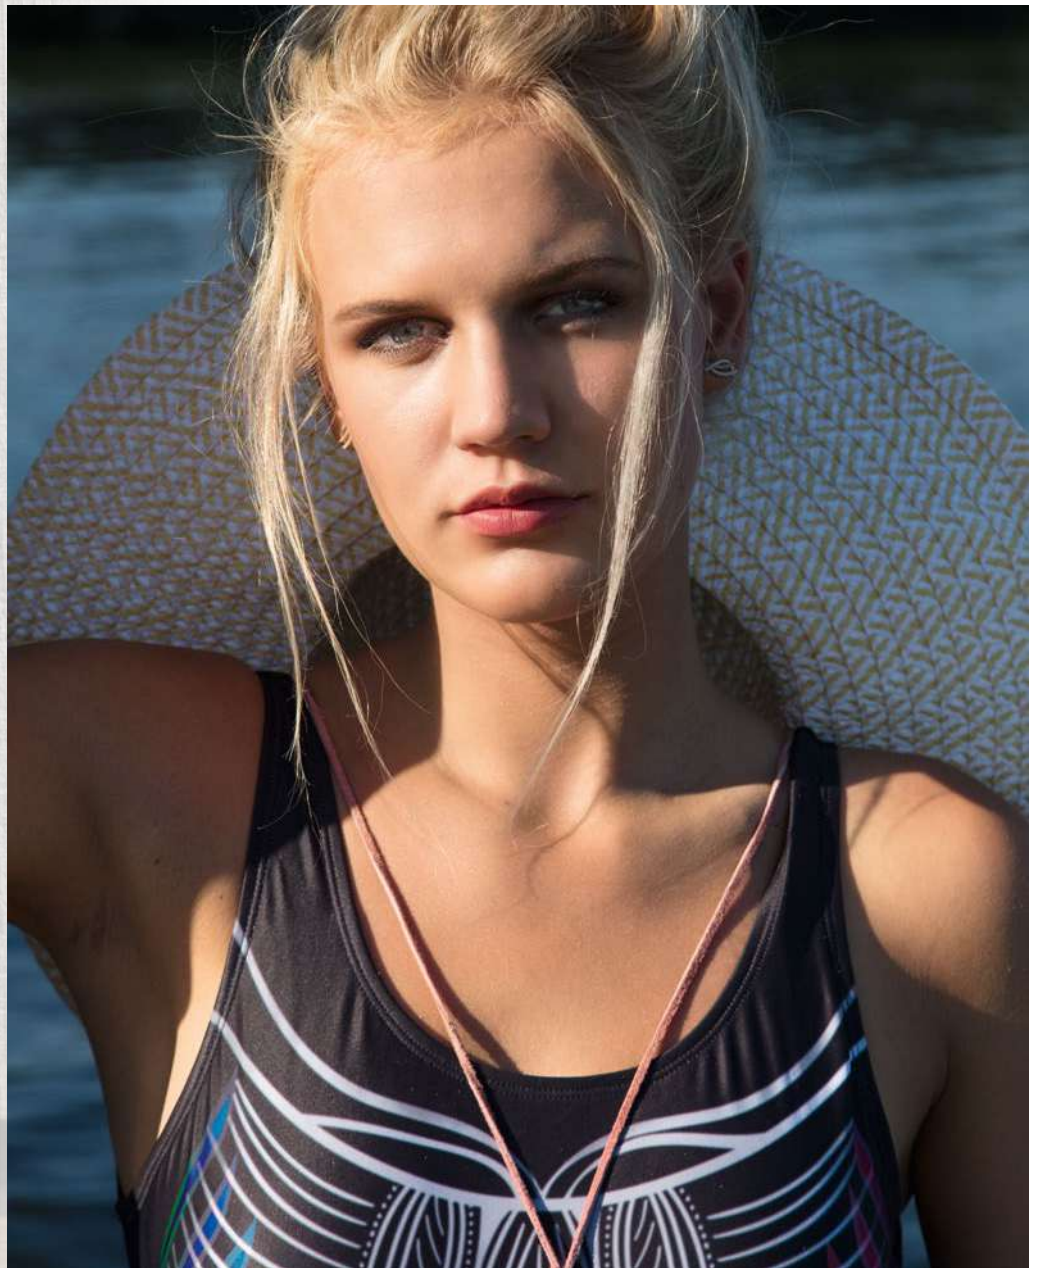

343
Classic Suit
COMFORT FIT 36 - 48 B-CUP
Hochwertiger Stoff aus recyceltem Polyester und recyceltem Polyamid.
High-quality fabrics made from recycled polyester and recycled polyamid.
60 blau/schwarz blue/black

 		 recycled yarn	print 78 PES 22 E
uni 78 PA 22 E	lining 100 PA