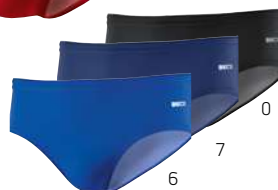

7000
Swim Brief
4-9

0 schwarz black **NOS**
5 rot red
6 blau blue
7 marine navy **NOS**

fabric	lining		
80 PA 20 EL	100 PES		

4933
Swim Brief
5-8