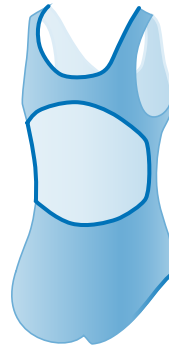

MAXCOMFORT

H-Rücken
Großer Cut-out
Mittelhoher Beinausschnitt

H-back
Large cut-out
Medium high leg cut