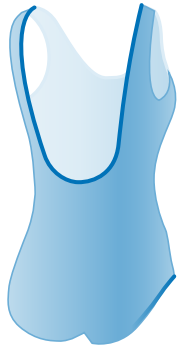

NEW STYLE NAMES

ESSENTIAL SWIMSUIT STYLES

SCOOP NECK

U-Rücken
Hoher Beinausschnitt

Scoop neck
High leg cut

CLASSIC

U-Rücken
Flacher Beinausschnitt

Scoop neck
Low leg cut