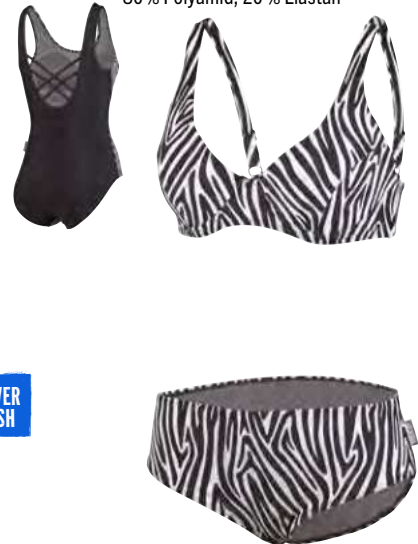

345 SWIMSUIT CLASSIC STRAPS
36-48 C-CUP COMFORT FIT
10 weiß/schwarz white/black

123 BIKINI CLASSIC
38-48 C-CUP COMFORT FIT
10 weiß/schwarz white/black

BUTTERFLY

Badeanzug mit geraffter Brustpartie | Mittelhoher Beinausschnitt | 80% Polyamid, 20% Elastan Swimsuit with a gathered bust | Medium leg cut | 80% polyamide, 20% elastane