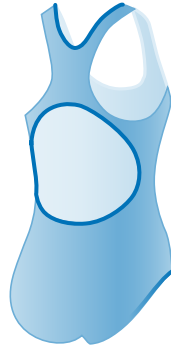

NEW STYLE NAMES

ESSENTIAL SWIMSUIT STYLES

SCOOP NECK

U-Rücken
Hoher Beinausschnitt

Scoop neck
High leg cut

CLASSIC

U-Rücken
Flacher Beinausschnitt

Scoop neck
Low leg cut