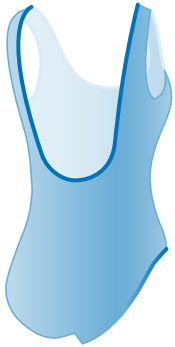

NEW STYLE NAMES

ESSENTIAL SWIMSUIT STYLES

SCOOP NECK

U-Rücken
Hoher Beinausschnitt

Scoop neck
High leg cut

CLASSIC

U-Rücken
Flacher Beinausschnitt

Scoop neck
Low leg cut